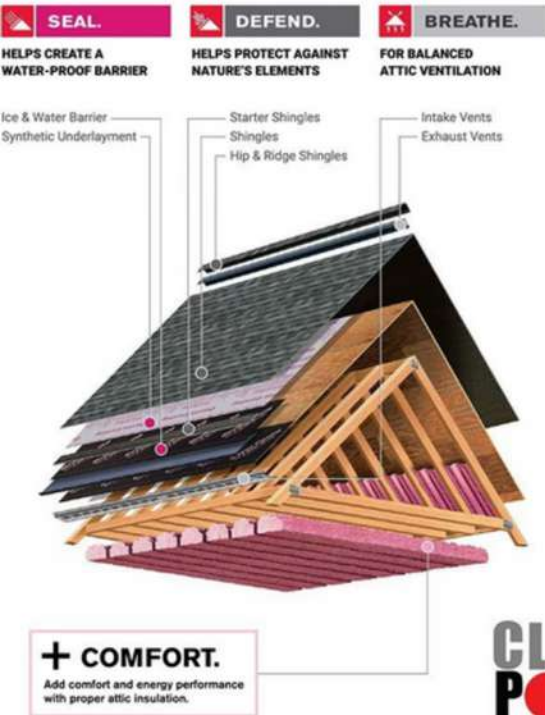

ROOFING SHINGLE

PRODUCT COMPOSITIONS & ATTRIBUTES

Mineral Coated Color Granule (Algae Resistance)
Help protect shingles from the sun's rays and provide beauty and style.

Super sealant
Helps provide a watertight barrier that helps protect roof and house from water damage and keeps the shingles from blowing off the roof.

Fiberglass® Mat Construction
Provides strength, durability and longevity.

WIND RESISTANCE
Max 180KMPH
Wind Resistance

FIRE RESISTANCE
Class A UL Fire Rating,
the industry's highest

ALGAE RESISTANCE
To resist roof discoloration
from algae growth

LIFETIME WARRANTY
Limited product warranties ranging from
5 years to LIFETIME depending on shingle style.

WEATHERABILITY
Premium weathering grade
coating asphalt provided
the waterproofing

LIGHT & SAFE
Light-weight solution has
less earthquake load

DURABILITY
Fiberglass® mat that adds weather protection,
greater fire resistance and longer life.

ผู้นำเข้าและจัดจำหน่าย

WWW.CLEAR-POINTS.COM